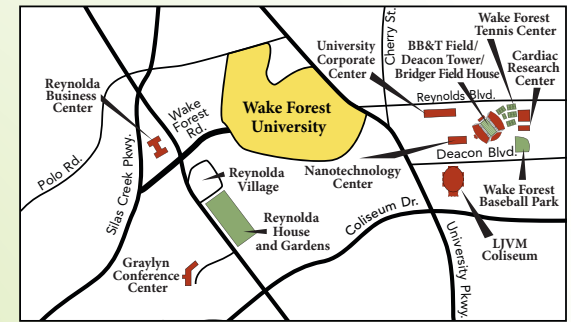

-  General Parking
-  Reserved Parking
-  Special Needs Parking

- 1 Wait Chapel/Wingate Hall
- 2 Efrid Residence Hall
- 3 Taylor Residence Hall
Bookstore
Campus Grounds
- 4 Davis Residence Hall
Subway
Satellite Office
- 5 Reynolda Hall
Cafeteria
Magnolia Room
- 6 Benson University Center
Pugh Auditorium
Food Court, Shorty's
- 7 Z. Smith Reynolds Library
Starbucks
- 7A Wilson Wing
- 11, 12, 14, 15, 16, 38, 54
First-Year Residence Halls
- 13 Tribble Hall
- 22 Kitchin Residence Hall
Deacon Shop
- 23 Poteat Residence Hall
Zick's
- 24 Huffman Residence Hall
- 26B University Police
- 30 Piccolo Residence Hall
- 31 Palmer Residence Hall
- 32 Worrell Professional Center
- 35 Scales Fine Arts Center
- 41 Martin Residence Hall
- 43 Polo Residence Hall
- 49 Polo Road Gate
- 50 University Parkway Gatehouse
- 51 Reynolda Road Gatehouse
- 53 Porter B. Byrum
Welcome Center
- 60 Farrell Hall
- 61 Dogwood Residence Hall
- 62 Magnolia Residence Hall
- 63 North Campus Dining

To Reynolda Road, Silas Creek Pkwy.
and I-40 Business/Bypass
To Graylyn, Reynolda Village, Reynolda Gardens
and Reynolda House

Area Map

NOTES:

- Commencement Parking Passes are required to enter campus after 10 p.m. Sunday.
- Cars without Commencement Parking Passes must park at BB&T Field. Shuttles will run continuously Monday beginning at 6 a.m.
- Wheelchair-accessible shuttles from Special Needs lots to Hearn Plaza will run continuously Monday beginning at 6 a.m.

For more parking details, visit commencement.wfu.edu

To BB&T Field, Bridger Field House, Deacon Tower, Wake Forest Tennis Center, LJV Coliseum and Wake Forest Baseball Park