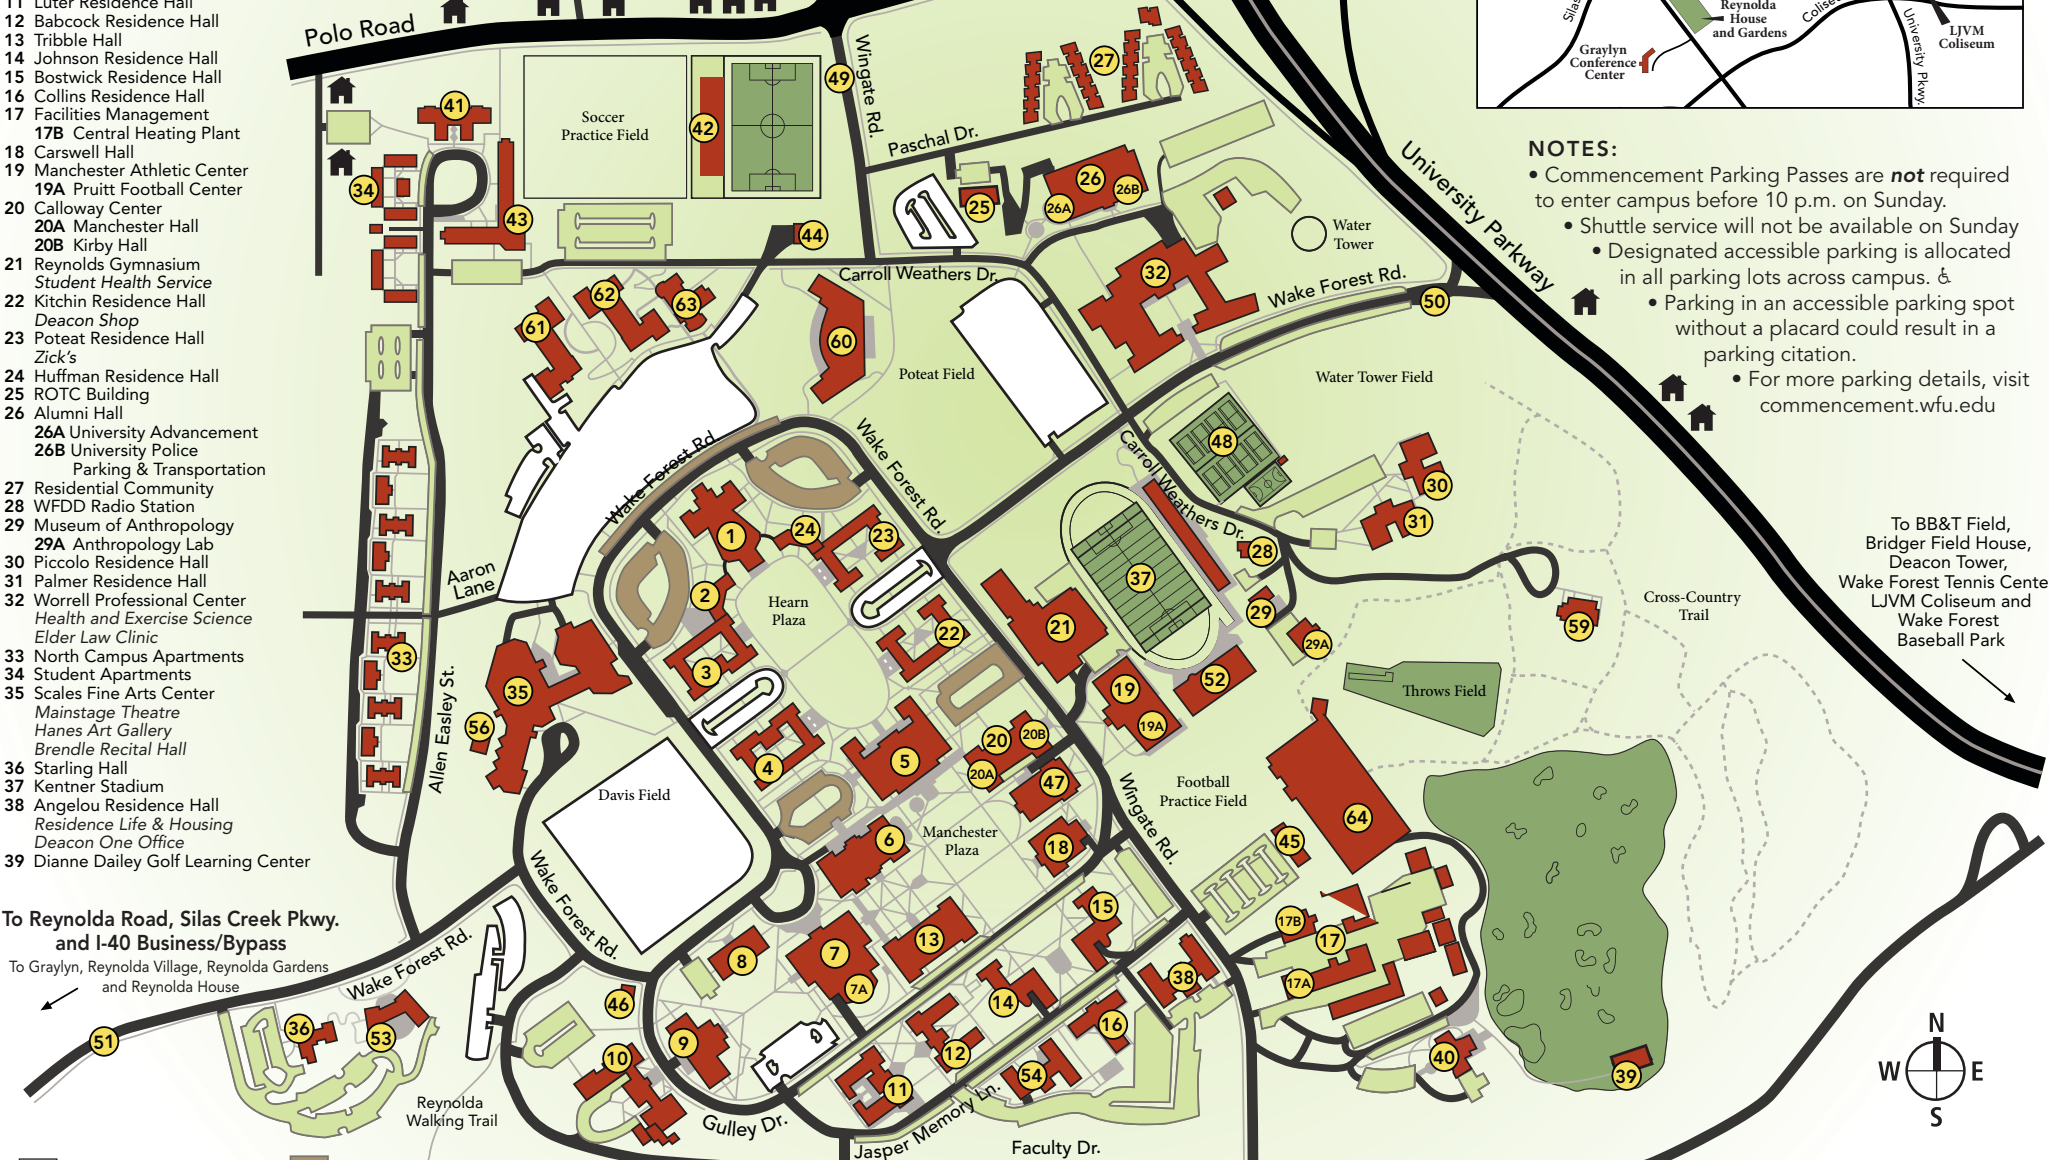

NOTES:

- Commencement Parking Passes are **not** required to enter campus before 10 p.m. on Sunday.
- Shuttle service will not be available on Sunday
- Designated accessible parking is allocated in all parking lots across campus. &
- Parking in an accessible parking spot without a placard could result in a parking citation.
- For more parking details, visit commencement.wfu.edu